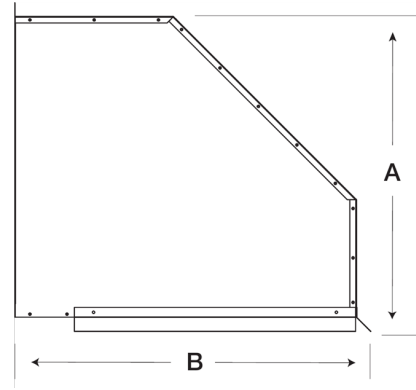

Weatherhood Kit, For 36 In Sidewall Prop Fan, 90° turn down

Weatherhoods shield wall openings and dampers from rain and snow. Weatherhoods are shipped unassembled in kit form for field assembly. Construction is of galvanized steel with wire mesh birdscreen.

Certifications

Performance Characteristics

No Fan Curve Available.

Construction Features

Turn Down Angle	90°