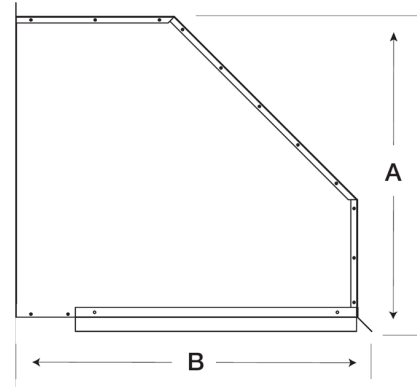

Weatherhood Kit, For 36 In Sidewall Prop Fan, 90° turn down

Weatherhoods shield wall openings and dampers from rain and snow. Weatherhoods are shipped unassembled in kit form for field assembly. Construction is of galvanized steel with wire mesh birdscreen.

Certifications

Performance Characteristics

No Fan Curve Available.

Construction Features

Turn Down Angle	90°