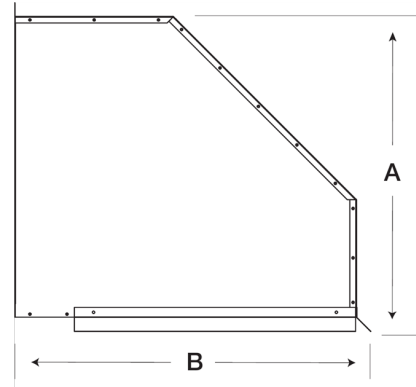

Weatherhood Kit, For 36 In Sidewall Prop Fan, 90° turn down

Weatherhoods shield wall openings and dampers from rain and snow. Weatherhoods are shipped unassembled in kit form for field assembly. Construction is of galvanized steel with wire mesh birdscreen.

Certifications

Performance Characteristics

No Fan Curve Available.

Construction Features

Turn Down Angle	90°