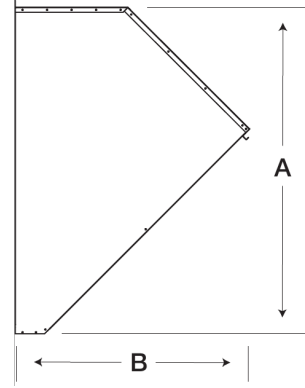

Weatherhood Kit, For 36 In Sidewall Prop Fan, 45° turn down

Weatherhoods shield wall openings and dampers from rain and snow. Weatherhoods are shipped unassembled in kit form for field assembly. Construction is of galvanized steel with wire mesh birdscreen.

Certifications

Performance Characteristics

No Fan Curve Available.

Construction Features

Turn Down Angle	45°