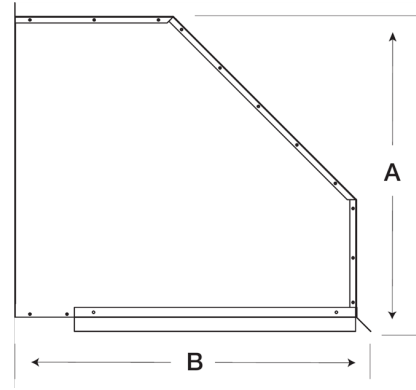

Weatherhood Kit, For 30 In Sidewall Prop Fan, 90° turn down

Weatherhoods shield wall openings and dampers from rain and snow. Weatherhoods are shipped unassembled in kit form for field assembly. Construction is of galvanized steel with wire mesh birdscreen.

Certifications

Performance Characteristics

No Fan Curve Available.

Construction Features

Turn Down Angle	90°