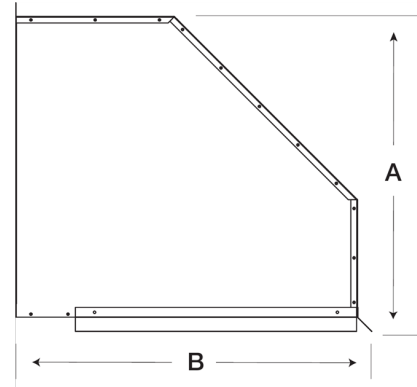

Weatherhood Kit, For 30 In Sidewall Prop Fan, 90° turn down

Weatherhoods shield wall openings and dampers from rain and snow. Weatherhoods are shipped unassembled in kit form for field assembly. Construction is of galvanized steel with wire mesh birdscreen.

Certifications

Performance Characteristics

No Fan Curve Available.

Construction Features

Turn Down Angle	90°