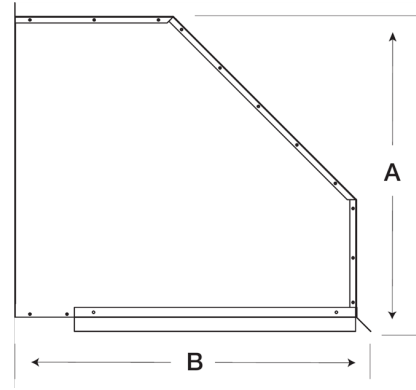

Weatherhood Kit, For 20 In Sidewall Prop Fan, 90° turn down

Weatherhoods shield wall openings and dampers from rain and snow. Weatherhoods are shipped unassembled in kit form for field assembly. Construction is of galvanized steel with wire mesh birdscreen.

Certifications

Performance Characteristics

No Fan Curve Available.

Construction Features

Turn Down Angle	90°