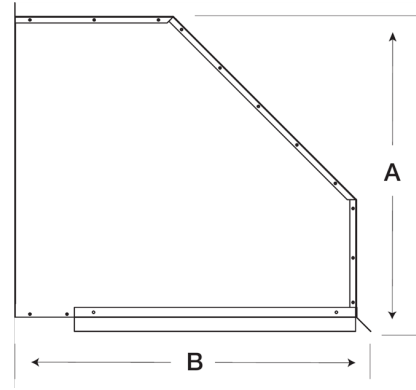

Weatherhood Kit, For 10 In Sidewall Prop Fan, 90° turn down

Weatherhoods shield wall openings and dampers from rain and snow. Weatherhoods are shipped unassembled in kit form for field assembly. Construction is of galvanized steel with wire mesh birdscreen.

Certifications

Performance Characteristics

No Fan Curve Available.

Construction Features

Turn Down Angle	90°