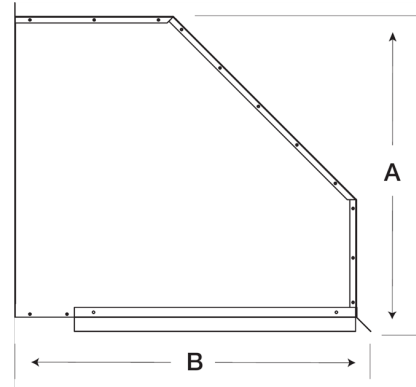

Weatherhood Kit, For 10 In Sidewall Prop Fan, 90° turn down

Weatherhoods shield wall openings and dampers from rain and snow. Weatherhoods are shipped unassembled in kit form for field assembly. Construction is of galvanized steel with wire mesh birdscreen.

Certifications

Performance Characteristics

No Fan Curve Available.

Construction Features

Turn Down Angle	90°