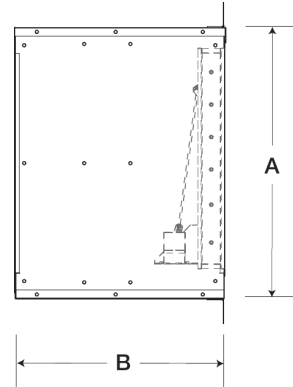

Wall Housing, For 8 In Sidewall Prop Fan

Wall housings are the safest, most efficient and sturdy platform for mounting sidewall propeller fans and their optional accessories. They are designed to reduce installation time and provide maximum installation flexibility.

Certifications

Performance Characteristics

No Fan Curve Available.