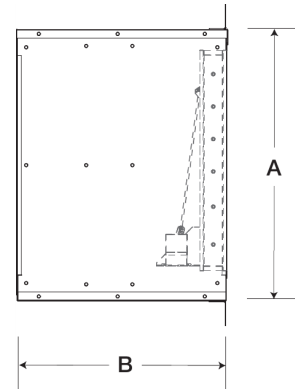

Wall Housing, For 8 In Sidewall Prop Fan

Wall housings are the safest, most efficient and sturdy platform for mounting sidewall propeller fans and their optional accessories. They are designed to reduce installation time and provide maximum installation flexibility.

Certifications

Performance Characteristics

No Fan Curve Available.