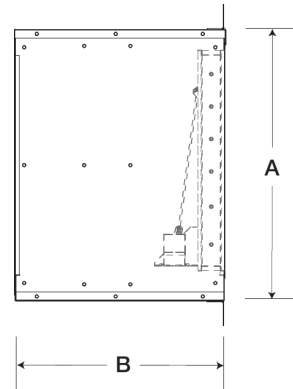

Wall Housing, For 8 In Sidewall Prop Fan

Wall housings are the safest, most efficient and sturdy platform for mounting sidewall propeller fans and their optional accessories. They are designed to reduce installation time and provide maximum installation flexibility.

Certifications

Performance Characteristics

No Fan Curve Available.