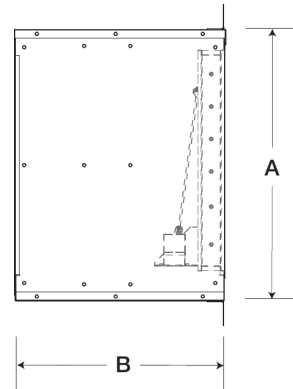

Wall Housing, For 16 In Sidewall Prop Fan

Wall housings are the safest, most efficient and sturdy platform for mounting sidewall propeller fans and their optional accessories. They are designed to reduce installation time and provide maximum installation flexibility.

Certifications

Performance Characteristics

No Fan Curve Available.