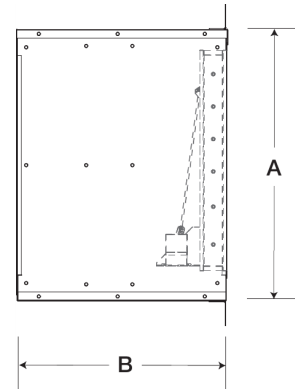

Wall Housing, For 10 In Sidewall Prop Fan

Wall housings are the safest, most efficient and sturdy platform for mounting sidewall propeller fans and their optional accessories. They are designed to reduce installation time and provide maximum installation flexibility.

Certifications

Performance Characteristics

No Fan Curve Available.