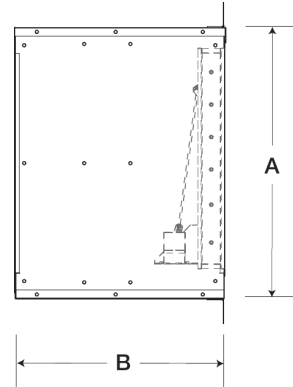

Wall Housing, For 10 In Sidewall Prop Fan

Wall housings are the safest, most efficient and sturdy platform for mounting sidewall propeller fans and their optional accessories. They are designed to reduce installation time and provide maximum installation flexibility.

Certifications

Performance Characteristics

No Fan Curve Available.