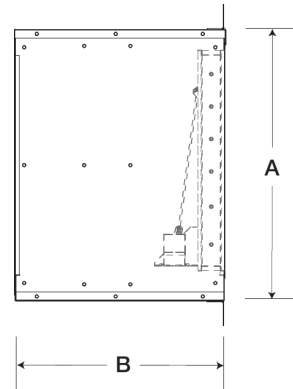

Wall Housing, For 10 In Sidewall Prop Fan

Wall housings are the safest, most efficient and sturdy platform for mounting sidewall propeller fans and their optional accessories. They are designed to reduce installation time and provide maximum installation flexibility.

Certifications

Performance Characteristics

No Fan Curve Available.