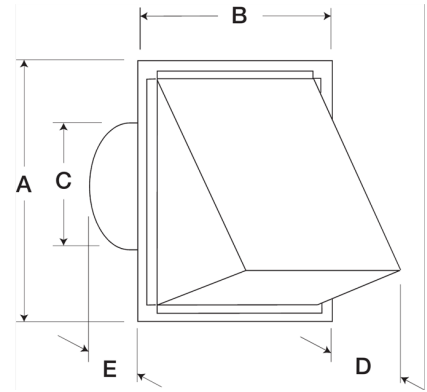

Round Connection Hooded Wall Cap, Model WC-6, For Models SP/CSP

Hooded wall cap with round duct connection designed for outside wall applications. Constructed of aluminum, units feature built-in birdscreen and damper.

Certifications

Performance Characteristics

No Fan Curve Available.