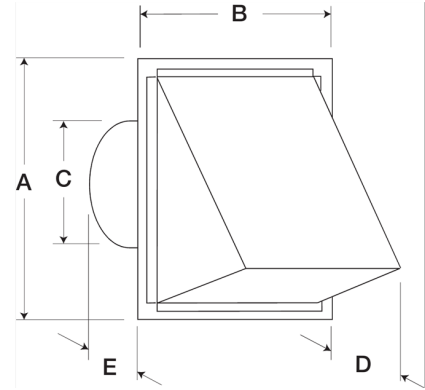

Round Connection Hooded Wall Cap, Model WC-6, For Models SP/CSP

Hooded wall cap with round duct connection designed for outside wall applications. Constructed of aluminum, units feature built-in birdscreen and damper.

Certifications

Performance Characteristics

No Fan Curve Available.