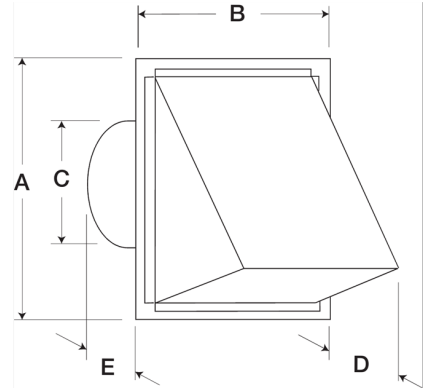

Round Connection Hooded Wall Cap, Model WC-6, For Models SP/CSP

Hooded wall cap with round duct connection designed for outside wall applications. Constructed of aluminum, units feature built-in birdscreen and damper.

Certifications

Performance Characteristics

No Fan Curve Available.