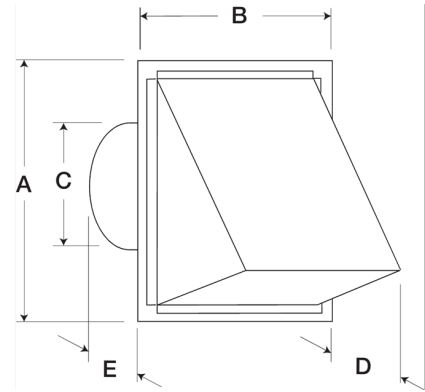

Round Connection Hooded Wall Cap, Model WC-6, For Models SP/CSP

Hooded wall cap with round duct connection designed for outside wall applications. Constructed of aluminum, units feature built-in birdscreen and damper.

Certifications

Performance Characteristics

No Fan Curve Available.