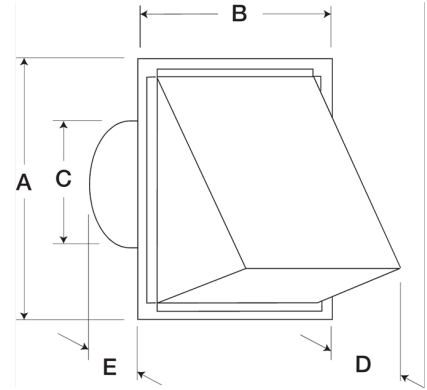

Round Connection Hooded Wall Cap, Model WC-4, For Models SP/CSP

Hooded wall cap with round duct connection designed for outside wall applications. Constructed of aluminum, units feature built-in damper.

Certifications

Performance Characteristics

No Fan Curve Available.