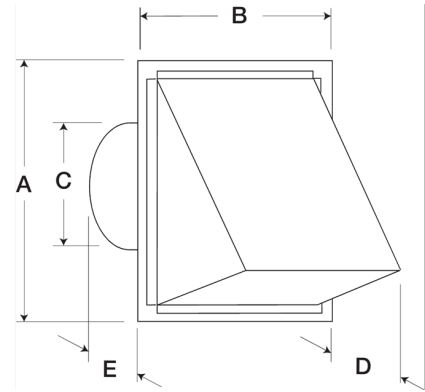

Round Connection Hooded Wall Cap, Model WC-4, For Models SP/CSP

Hooded wall cap with round duct connection designed for outside wall applications. Constructed of aluminum, units feature built-in damper.

Certifications

Performance Characteristics

No Fan Curve Available.