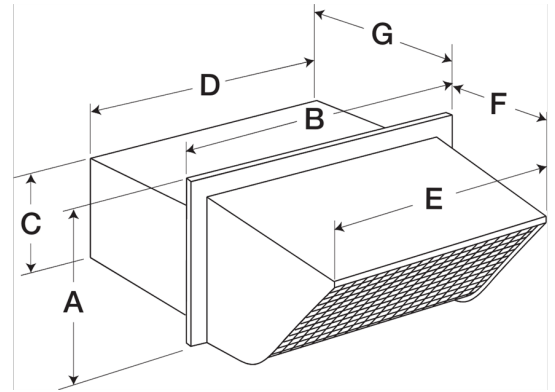

Square Connection Hooded Wall Cap, Model WC-8x8, For Models SP/CSP

Hooded wall cap with square duct connection designed for outside wall applications. Constructed of steel with black enamel finish, units feature built-in birdscreen and damper.

Certifications

Performance Characteristics

No Fan Curve Available.