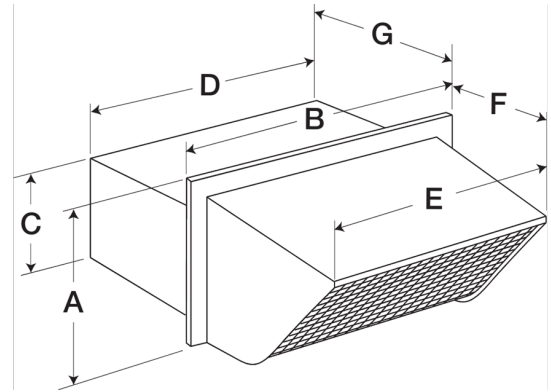

Square Connection Hooded Wall Cap, Model WC-8x8, For Models SP/CSP

Hooded wall cap with square duct connection designed for outside wall applications. Constructed of steel with black enamel finish, units feature built-in birdscreen and damper.

Certifications

Performance Characteristics

No Fan Curve Available.