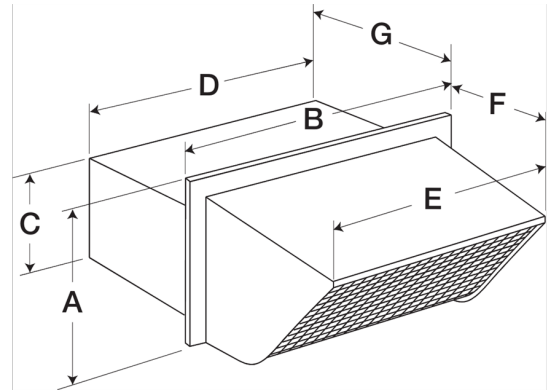

Square Connection Hooded Wall Cap, Model WC-8x8, For Models SP/CSP

Hooded wall cap with square duct connection designed for outside wall applications. Constructed of steel with black enamel finish, units feature built-in birdscreen and damper.

Certifications

Performance Characteristics

No Fan Curve Available.