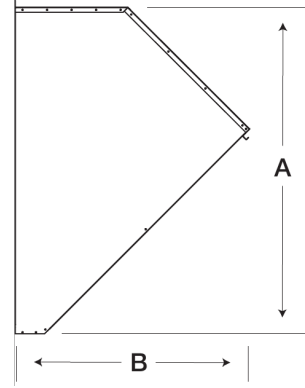

Weatherhood Kit, For 48 In Sidewall Prop Fan, 45° turn down

Weatherhoods shield wall openings and dampers from rain and snow. Weatherhoods are shipped unassembled in kit form for field assembly. Construction is of galvanized steel with wire mesh birdscreen.

Certifications

Performance Characteristics

No Fan Curve Available.

Construction Features

Turn Down Angle	45°