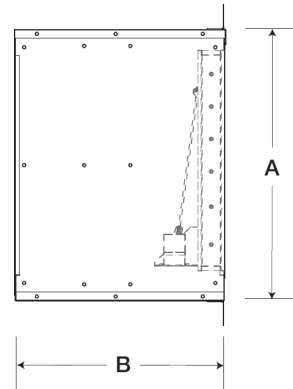

Wall Housing, For 48 In Sidewall Prop Fan

Wall housings are the safest, most efficient and sturdy platform for mounting sidewall propeller fans and their optional accessories. They are designed to reduce installation time and provide maximum installation flexibility.

Certifications

Performance Characteristics

No Fan Curve Available.