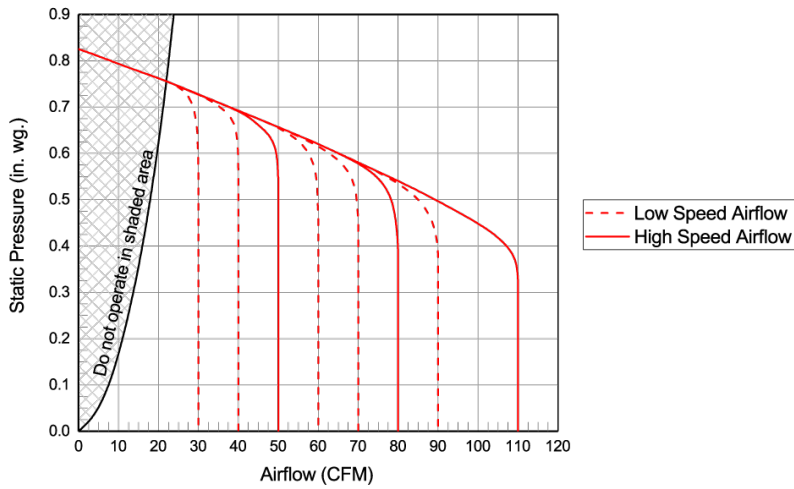

Performance Characteristics

Construction Features

Drive Type	Direct Drive
Impeller Type	Centrifugal Wheel
Impeller Material	Polypropylene
Includes	Backdraft damper
Includes	Mounting brackets
Certifications	ETL
Certifications	Home Ventilating Institute (HVI)
Speed Controllable	Yes

Motor Information

Voltage	115

Motor Included Yes

Air and Sound Performance

Watts	Max Fan RPM	Min Fan RPM	Ps (in. wg)	0	0.1	0.125	0.25	0.375	0.5	0.625
16.3	819	819	CFM	50	50	50	50	50	50	50
			Sones	<0.3	<0.3	<0.3	1	2	3	3
17	861	861	CFM	50	50	50	50	50	50	50
			Sones	<0.3	<0.3	<0.3	1	2	3	3
20.4	934	934	CFM	50	50	50	50	50	50	50
			Sones	<0.3	<0.3	<0.3	1	2	3	3