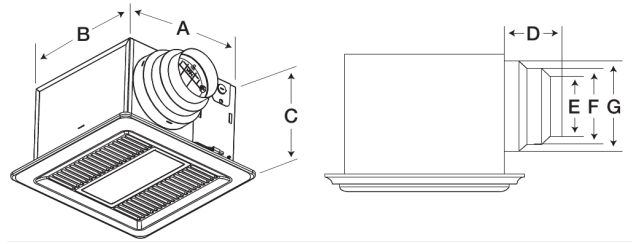

Lighted Bathroom Exhaust Fan, Product # SP-AP0511WL, 30-110 CFM

Model SP-AP features a virtually silent electronically commutated (EC) motor with three built-in, high-speed airflow settings (50, 80 or 110 cfm) and an integrated nightlight. Humidity and CO2 plug and play sensors are also available accessories for this model.

- •ENERGY STAR rated
- •Virtually silent EC motor with 3 high speeds (50-80-110 CFM)
- •Constant CFM technology
- •Integral nightlight
- •Plug and play sensors available
- •Universal 4", 5" or 6" duct connector
- •Easy installation bracket
- •Two speed capable with integral time delay

Certifications

ETL
Home Ventilating Institute (HVI)