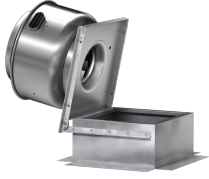

---

**Hinge Curb Bracket Kit, for use with Model CUE 141-161, CUBE 141-161, G 143-163 and GB 141-161 with a 26 in. curb cap, Product # 877582**

---

Hinge curb bracket kits allow the fan to tilt away from the curb for access to the wheel and ductwork for inspection and cleaning.