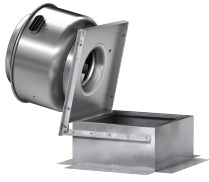

---

**Hinge Curb Bracket Kit, for use with Model CUE 141-161, CUBE 141-161, G 143-163 and GB 141-161 with a 26 in. curb cap, Product # 877582**

---

Hinge curb bracket kits allow the fan to tilt away from the curb for access to the wheel and ductwork for inspection and cleaning.