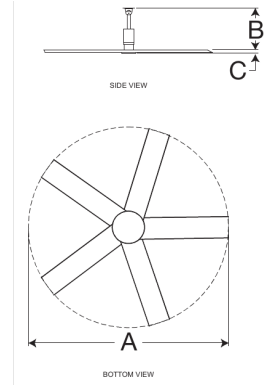

Performance Characteristics

No Fan Curve Available.

Construction Features

Drive Type	Direct Drive
Impeller Type	Propeller/Axial
Impeller Material	Aluminum
Certifications	AMCA Circulating Fan Performance
Certifications	CSA Certified
Certifications	UL/cUL 507
Speed Controllable	Yes

Motor Information

Phase	1
Voltage	115
Voltage	208-230
HP	1/4