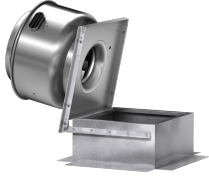

Hinge Curb Bracket Kit, for use with Model CUE 060-075 and Model G 060-095, Product # 877579

Hinge curb bracket kits allow the fan to tilt away from the curb for access to the wheel and ductwork for inspection and cleaning.