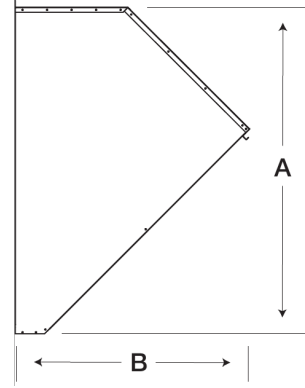

Weatherhood Kit, For 8 In Sidewall Prop Fan, 45° turn down

Weatherhoods shield wall openings and dampers from rain and snow. Weatherhoods are shipped unassembled in kit form for field assembly. Construction is of galvanized steel with wire mesh birdscreen.

Certifications

Performance Characteristics

No Fan Curve Available.

Construction Features

Turn Down Angle	45°