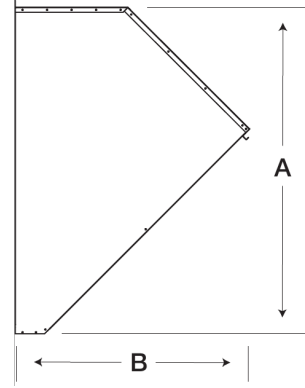

Weatherhood Kit, For 20 In Sidewall Prop Fan, 45° turn down

Weatherhoods shield wall openings and dampers from rain and snow. Weatherhoods are shipped unassembled in kit form for field assembly. Construction is of galvanized steel with wire mesh birdscreen.

Certifications

Performance Characteristics

No Fan Curve Available.

Construction Features

Turn Down Angle	45°