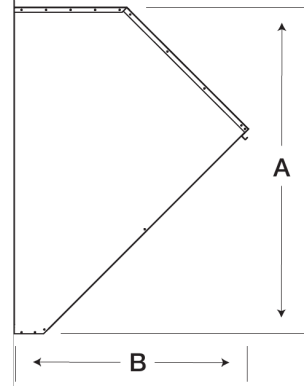

Weatherhood Kit, For 16 In Sidewall Prop Fan, 45° turn down

Weatherhoods shield wall openings and dampers from rain and snow. Weatherhoods are shipped unassembled in kit form for field assembly. Construction is of galvanized steel with wire mesh birdscreen.

Certifications

Performance Characteristics

No Fan Curve Available.

Construction Features

Turn Down Angle

45°