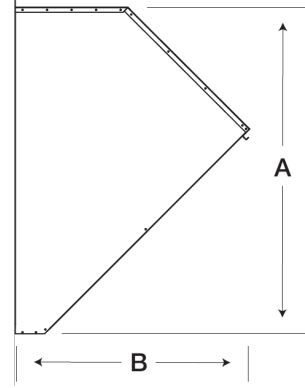

Weatherhood Kit, For 16 In Sidewall Prop Fan, 45° turn down

Weatherhoods shield wall openings and dampers from rain and snow. Weatherhoods are shipped unassembled in kit form for field assembly. Construction is of galvanized steel with wire mesh birdscreen.

Certifications

Performance Characteristics

No Fan Curve Available.

Construction Features

Turn Down Angle	45°