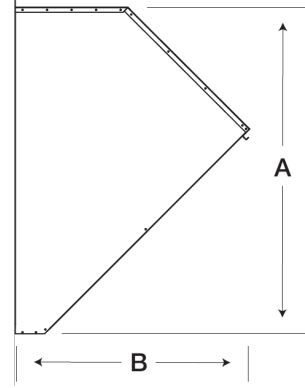

Weatherhood Kit, For 12 In Sidewall Prop Fan, 45° turn down

Weatherhoods shield wall openings and dampers from rain and snow. Weatherhoods are shipped unassembled in kit form for field assembly. Construction is of galvanized steel with wire mesh birdscreen.

Certifications

Performance Characteristics

No Fan Curve Available.

Construction Features

Turn Down Angle	45°