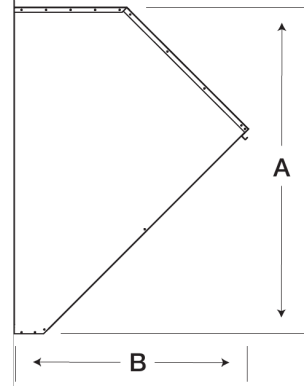

Weatherhood Kit, For 12 In Sidewall Prop Fan, 45° turn down

Weatherhoods shield wall openings and dampers from rain and snow. Weatherhoods are shipped unassembled in kit form for field assembly. Construction is of galvanized steel with wire mesh birdscreen.

Certifications

Performance Characteristics

No Fan Curve Available.

Construction Features

Turn Down Angle	45°