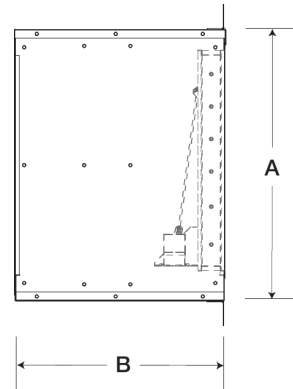

Wall Housing, For 20 In Sidewall Prop Fan

Wall housings are the safest, most efficient and sturdy platform for mounting sidewall propeller fans and their optional accessories. They are designed to reduce installation time and provide maximum installation flexibility.

Certifications

Performance Characteristics

No Fan Curve Available.