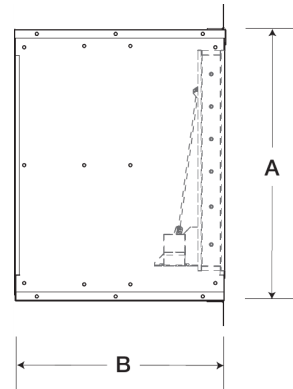

Wall Housing, For 12 In Sidewall Prop Fan

Wall housings are the safest, most efficient and sturdy platform for mounting sidewall propeller fans and their optional accessories. They are designed to reduce installation time and provide maximum installation flexibility.

Certifications

Performance Characteristics

No Fan Curve Available.