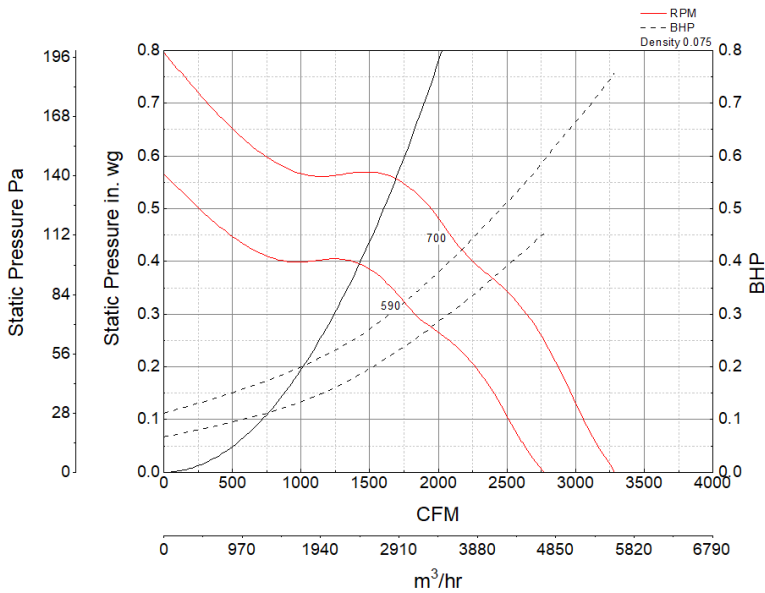

# Centrifugal Supply Fan, Model SAF-112, Belt Drive, Less Motor & Drive Package, 1710-4219 CFM

Model SAF is a filtered supply fan designed to provide non-tempered make-up air to commercial or industrial buildings, including commercial kitchen applications. Fresh outdoor air is supplied to replace air lost through hood exhaust or general building ventilation.

- 34.5 x 34.5 inch base with prepunched mounting holes for easy attachment to roof curb
- Multiple motor and drive options available to meet any performance and application need
- 20.5 x 20.5 inch recommended roof opening

### Performance Characteristics