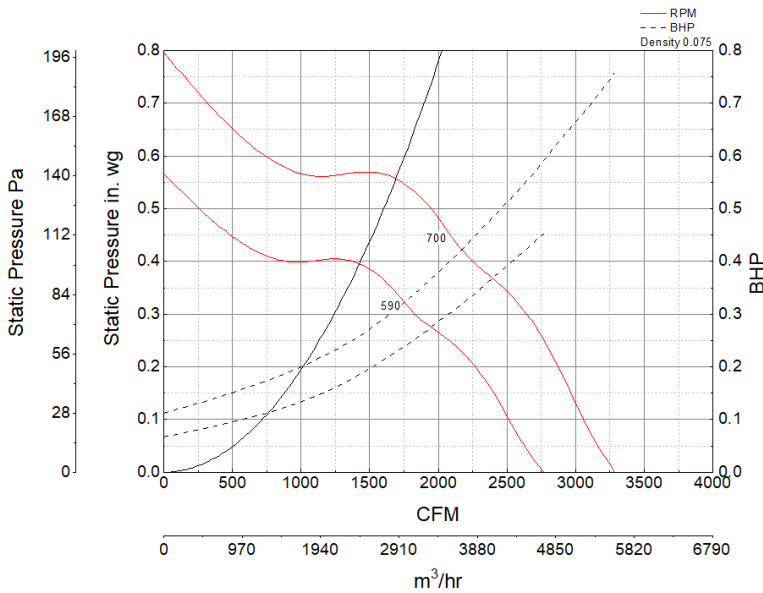

# Centrifugal Supply Fan, Model SAF-112, Belt Drive, Less Motor & Drive Package, 1710-4219 CFM

Model SAF is a filtered supply fan designed to provide non-tempered make-up air to commercial or industrial buildings, including commercial kitchen applications. Fresh outdoor air is supplied to replace air lost through hood exhaust or general building ventilation.

- 34.5 x 34.5 inch base with prepunched mounting holes for easy attachment to roof curb
- Multiple motor and drive options available to meet any performance and application need
- 20.5 x 20.5 inch recommended roof opening

## Performance Characteristics