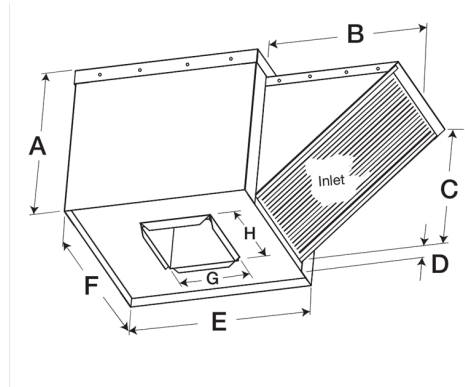

Centrifugal Supply Fan, Model SAF-112, Belt Drive, Less Motor & Drive Package, 1710-4219 CFM

Model SAF is a filtered supply fan designed to provide non-tempered make-up air to commercial or industrial buildings, including commercial kitchen applications. Fresh outdoor air is supplied to replace air lost through hood exhaust or general building ventilation.

- 34.5 x 34.5 inch base with prepunched mounting holes for easy attachment to roof curb
- Multiple motor and drive options available to meet any performance and application need
- 20.5 x 20.5 inch recommended roof opening

Certifications
AMCA Sound & Air
UL/cUL 705