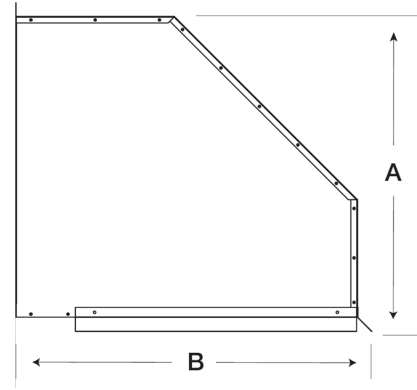

Weatherhood Kit, For 18 In Sidewall Prop Fan, 90° turn down

Weatherhoods shield wall openings and dampers from rain and snow. Weatherhoods are shipped unassembled in kit form for field assembly. Construction is of galvanized steel with wire mesh birdscreen.

Certifications

Performance Characteristics

No Fan Curve Available.

Construction Features

Turn Down Angle	90°