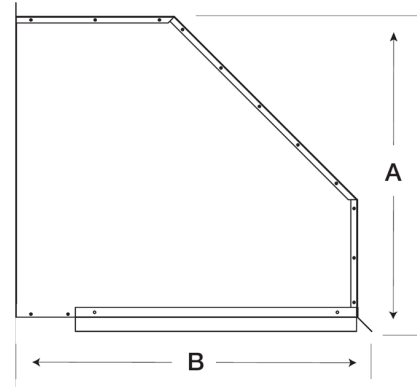

Weatherhood Kit, For 18 In Sidewall Prop Fan, 90° turn down

Weatherhoods shield wall openings and dampers from rain and snow. Weatherhoods are shipped unassembled in kit form for field assembly. Construction is of galvanized steel with wire mesh birdscreen.

Certifications

Performance Characteristics

No Fan Curve Available.

Construction Features

Turn Down Angle	90°