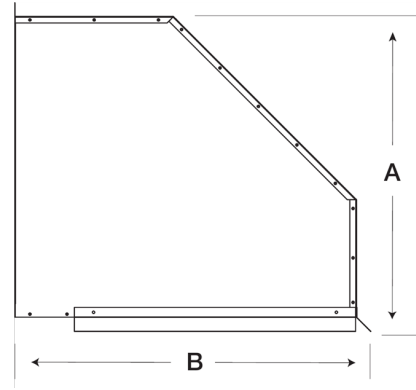

Weatherhood Kit, For 18 In Sidewall Prop Fan, 90° turn down

Weatherhoods shield wall openings and dampers from rain and snow. Weatherhoods are shipped unassembled in kit form for field assembly. Construction is of galvanized steel with wire mesh birdscreen.

Certifications

Performance Characteristics

No Fan Curve Available.

Construction Features

Turn Down Angle	90°