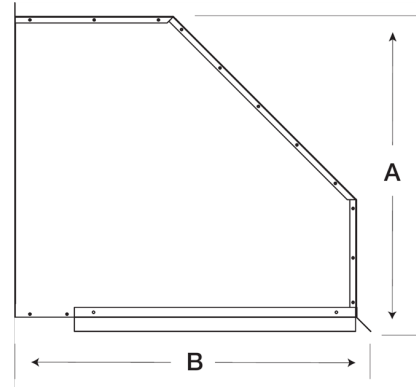

Weatherhood Kit, For 18 In Sidewall Prop Fan, 90° turn down

Weatherhoods shield wall openings and dampers from rain and snow. Weatherhoods are shipped unassembled in kit form for field assembly. Construction is of galvanized steel with wire mesh birdscreen.

Certifications

Performance Characteristics

No Fan Curve Available.

Construction Features

Turn Down Angle	90°