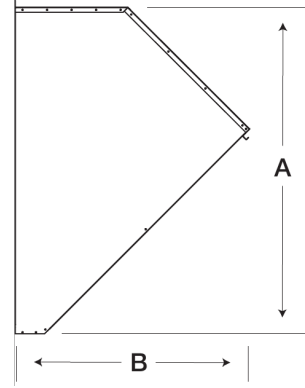

Weatherhood Kit, For 14 In Sidewall Prop Fan, 45° turn down

Weatherhoods shield wall openings and dampers from rain and snow. Weatherhoods are shipped unassembled in kit form for field assembly. Construction is of galvanized steel with wire mesh birdscreen.

Certifications

Performance Characteristics

No Fan Curve Available.

Construction Features

Turn Down Angle	45°