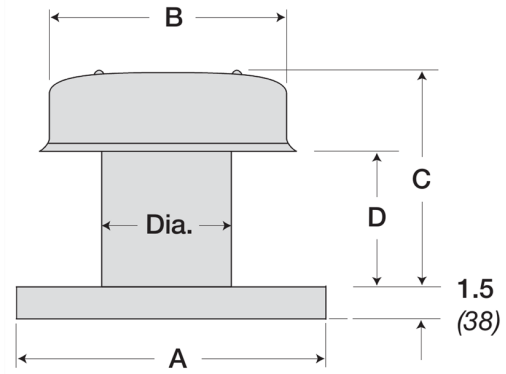

Flat Roof Cap, Model RCC-7, with Curb Cap, For Models SP/CSP

Model RCC-7 roof cap accessory includes weathertight aluminum construction with an integral birdscreen and built-in curb cap. Requires roof curb (sold separately).

Certifications

Performance Characteristics

No Fan Curve Available.