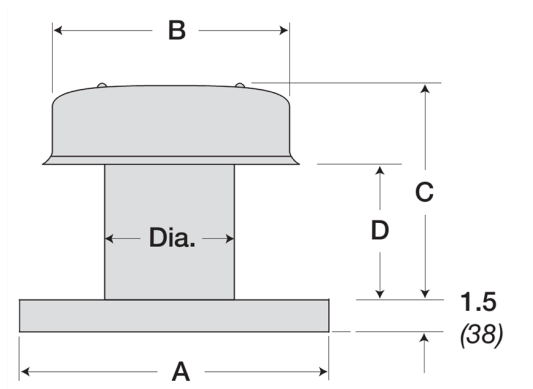

Flat Roof Cap, Model RCC-7, with Curb Cap, For Models SP/CSP

Model RCC-7 roof cap accessory includes weathertight aluminum construction with an integral birdscreen and built-in curb cap. Requires roof curb (sold separately).

Certifications

Performance Characteristics

No Fan Curve Available.