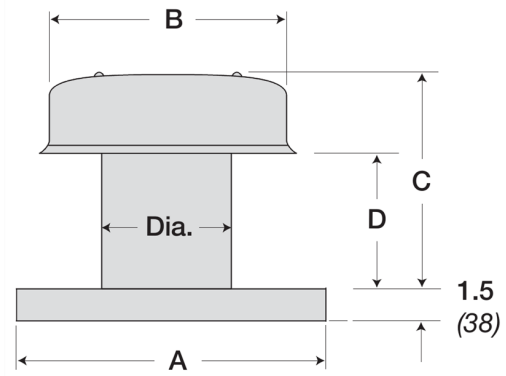

Flat Roof Cap, Model RCC-7, with Curb Cap, For Models SP/CSP

Model RCC-7 roof cap accessory includes weathertight aluminum construction with an integral birdscreen and built-in curb cap. Requires roof curb (sold separately).

Certifications

Performance Characteristics

No Fan Curve Available.