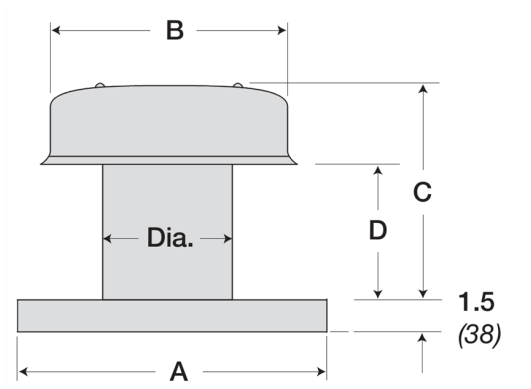

Flat Roof Cap, Model RCC-7, with Curb Cap, For Models SP/CSP

Model RCC-7 roof cap accessory includes weathertight aluminum construction with an integral birdscreen and built-in curb cap. Requires roof curb (sold separately).

Certifications

Performance Characteristics

No Fan Curve Available.