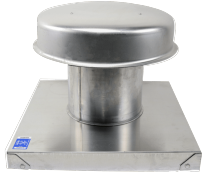

Flat Roof Cap, Model RCC-7, with Curb Cap, For Models SP/CSP

Model RCC-7 roof cap accessory includes weathertight aluminum construction with an integral birdscreen and built-in curb cap. Requires roof curb (sold separately).