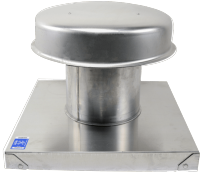

Flat Roof Cap, Model RCC-7, with Curb Cap, For Models SP/CSP

Model RCC-7 roof cap accessory includes weathertight aluminum construction with an integral birdscreen and built-in curb cap. Requires roof curb (sold separately).