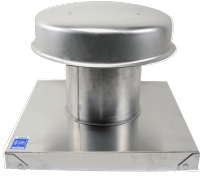

## Flat Roof Cap, Model RCC-7, with Curb Cap, For Models SP/CSP

Model RCC-7 roof cap accessory includes weathertight aluminum construction with an integral birdscreen and built-in curb cap. Requires roof curb (sold separately).