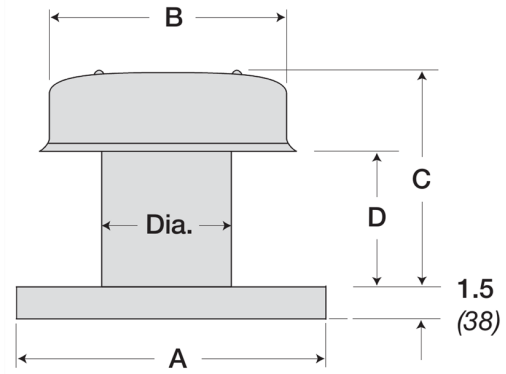

## Flat Roof Cap, Model RCC-7, with Curb Cap, For Models SP/CSP

Model RCC-7 roof cap accessory includes weathertight aluminum construction with an integral birdscreen and built-in curb cap. Requires roof curb (sold separately).

### Performance Characteristics

No Fan Curve Available.