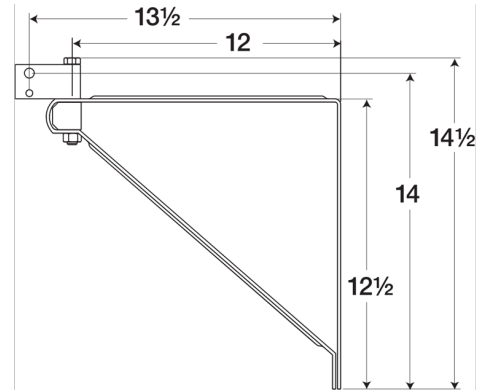

Bracket, Wall, Post or Ceiling Mounting, For Models IC/ICO 16-30

The Wall/Post/Ceiling bracket is designed to mount non-oscillating and oscillating air circulator fans from walls, posts, and ceilings to provide multi-directional airflow. Includes a small swivel bracket allowing circulators to pivot from left to right.

Certifications

Performance Characteristics

No Fan Curve Available.

Construction Features

Includes	Assembly hardware
Includes	Secondary safety support cable