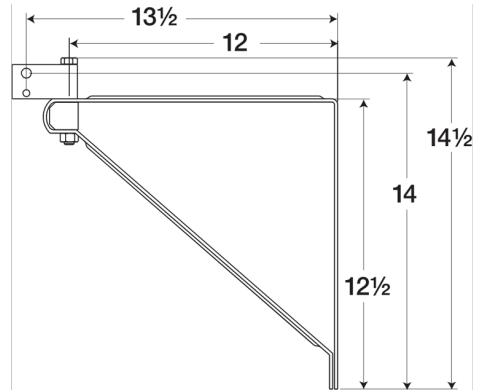

Bracket, Wall, Post or Ceiling Mounting, For Models IC/ICO 16-30

The Wall/Post/Ceiling bracket is designed to mount non-oscillating and oscillating air circulator fans from walls, posts, and ceilings to provide multi-directional airflow. Includes a small swivel bracket allowing circulators to pivot from left to right.

Certifications

Performance Characteristics

No Fan Curve Available.

Construction Features

| | |
|----------|--------------------------------|
| Includes | Assembly hardware |
| Includes | Secondary safety support cable |