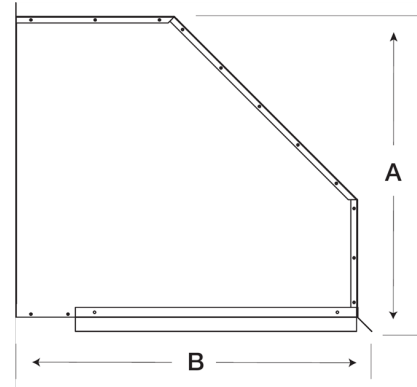

Weatherhood Kit, For 8 In Sidewall Prop Fan, 90° turn down

Weatherhoods shield wall openings and dampers from rain and snow. Weatherhoods are shipped unassembled in kit form for field assembly. Construction is of galvanized steel with wire mesh birdscreen.

Certifications

Performance Characteristics

No Fan Curve Available.

Construction Features

Turn Down Angle	90°