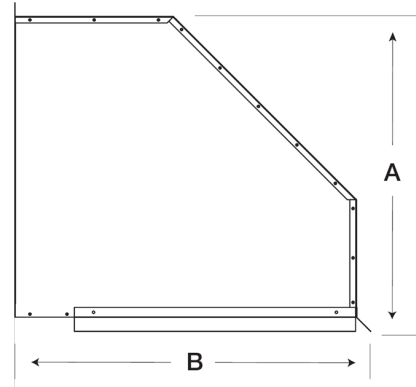

Weatherhood Kit, For 8 In Sidewall Prop Fan, 90° turn down

Weatherhoods shield wall openings and dampers from rain and snow. Weatherhoods are shipped unassembled in kit form for field assembly. Construction is of galvanized steel with wire mesh birdscreen.

Certifications

Performance Characteristics

No Fan Curve Available.

Construction Features

Turn Down Angle	90°