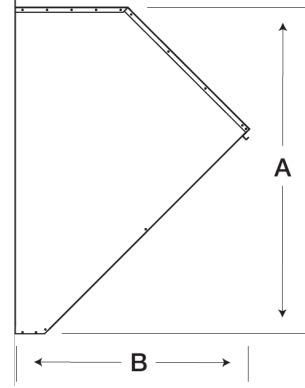

Weatherhood Kit, For 30 In Sidewall Prop Fan, 45° turn down

Weatherhoods shield wall openings and dampers from rain and snow. Weatherhoods are shipped unassembled in kit form for field assembly. Construction is of galvanized steel with wire mesh birdscreen.

Certifications

Performance Characteristics

No Fan Curve Available.

Construction Features

Turn Down Angle

45°