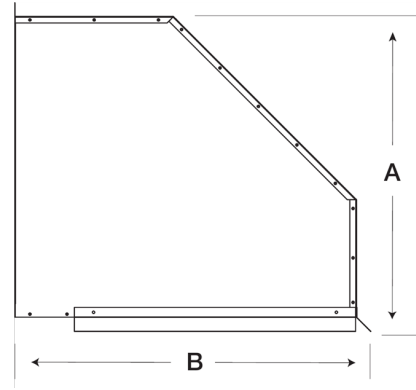

Weatherhood Kit, For 24 In Sidewall Prop Fan, 90° turn down

Weatherhoods shield wall openings and dampers from rain and snow. Weatherhoods are shipped unassembled in kit form for field assembly. Construction is of galvanized steel with wire mesh birdscreen.

Certifications

Performance Characteristics

No Fan Curve Available.

Construction Features

Turn Down Angle	90°