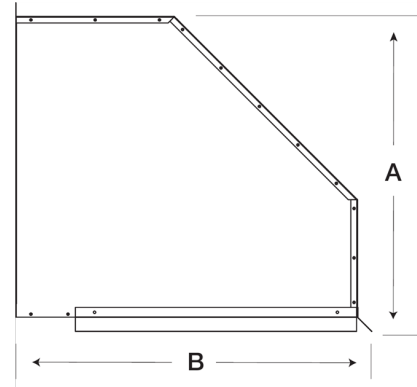

Weatherhood Kit, For 24 In Sidewall Prop Fan, 90° turn down

Weatherhoods shield wall openings and dampers from rain and snow. Weatherhoods are shipped unassembled in kit form for field assembly. Construction is of galvanized steel with wire mesh birdscreen.

Certifications

Performance Characteristics

No Fan Curve Available.

Construction Features

Turn Down Angle	90°