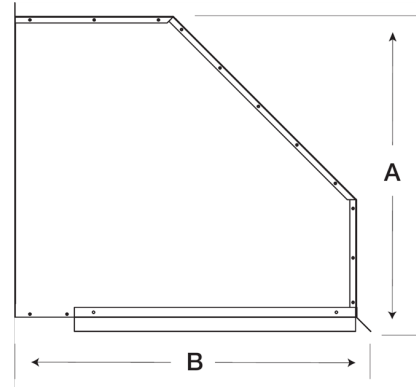

Weatherhood Kit, For 24 In Sidewall Prop Fan, 90° turn down

Weatherhoods shield wall openings and dampers from rain and snow. Weatherhoods are shipped unassembled in kit form for field assembly. Construction is of galvanized steel with wire mesh birdscreen.

Certifications

Performance Characteristics

No Fan Curve Available.

Construction Features

Turn Down Angle	90°