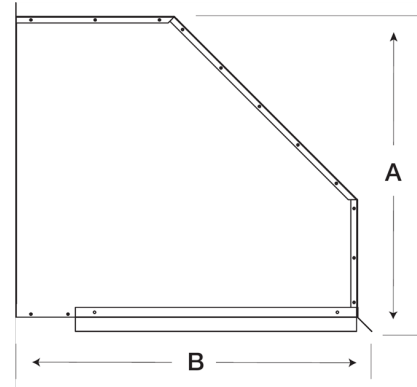

Weatherhood Kit, For 16 In Sidewall Prop Fan, 90° turn down

Weatherhoods shield wall openings and dampers from rain and snow. Weatherhoods are shipped unassembled in kit form for field assembly. Construction is of galvanized steel with wire mesh birdscreen.

Certifications

Performance Characteristics

No Fan Curve Available.

Construction Features

Turn Down Angle	90°