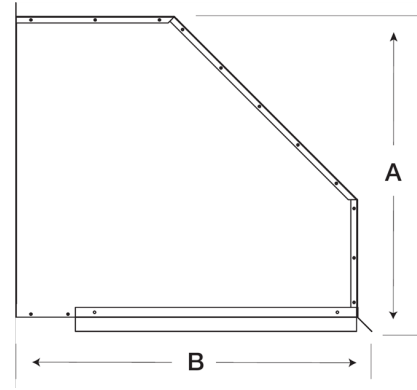

Weatherhood Kit, For 16 In Sidewall Prop Fan, 90° turn down

Weatherhoods shield wall openings and dampers from rain and snow. Weatherhoods are shipped unassembled in kit form for field assembly. Construction is of galvanized steel with wire mesh birdscreen.

Certifications

Performance Characteristics

No Fan Curve Available.

Construction Features

Turn Down Angle	90°