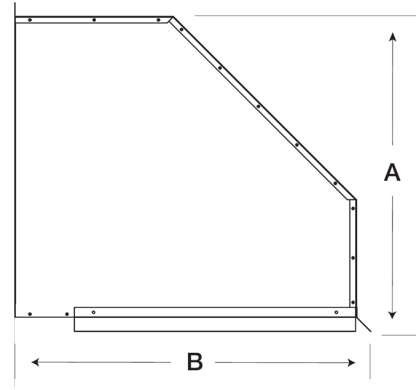

Weatherhood Kit, For 16 In Sidewall Prop Fan, 90° turn down

Weatherhoods shield wall openings and dampers from rain and snow. Weatherhoods are shipped unassembled in kit form for field assembly. Construction is of galvanized steel with wire mesh birdscreen.

Certifications

Performance Characteristics

No Fan Curve Available.

Construction Features

Turn Down Angle	90°