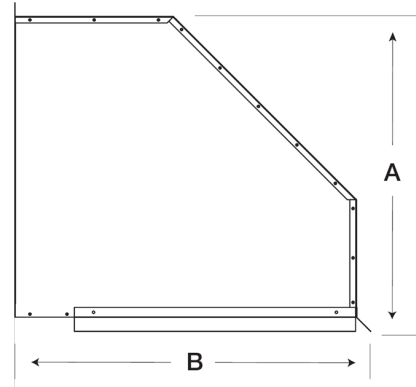

Weatherhood Kit, For 16 In Sidewall Prop Fan, 90° turn down

Weatherhoods shield wall openings and dampers from rain and snow. Weatherhoods are shipped unassembled in kit form for field assembly. Construction is of galvanized steel with wire mesh birdscreen.

Certifications

Performance Characteristics

No Fan Curve Available.

Construction Features

Turn Down Angle	90°