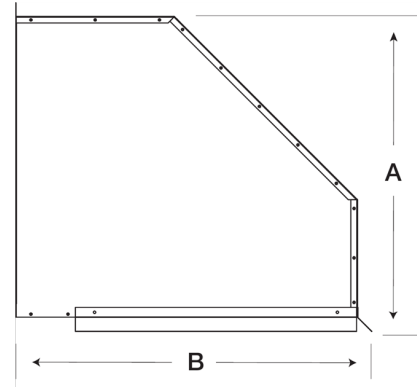

Weatherhood Kit, For 12 In Sidewall Prop Fan, 90° turn down

Weatherhoods shield wall openings and dampers from rain and snow. Weatherhoods are shipped unassembled in kit form for field assembly. Construction is of galvanized steel with wire mesh birdscreen.

Certifications

Performance Characteristics

No Fan Curve Available.

Construction Features

Turn Down Angle	90°