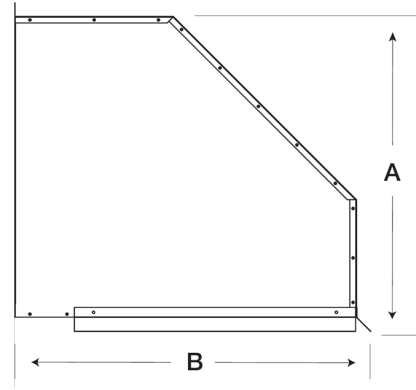

Weatherhood Kit, For 12 In Sidewall Prop Fan, 90° turn down

Weatherhoods shield wall openings and dampers from rain and snow. Weatherhoods are shipped unassembled in kit form for field assembly. Construction is of galvanized steel with wire mesh birdscreen.

Certifications

Performance Characteristics

No Fan Curve Available.

Construction Features

Turn Down Angle	90°