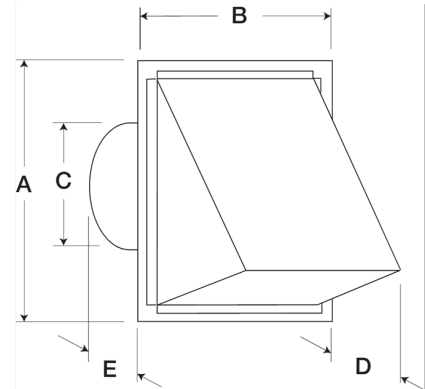

Round Connection Hooded Wall Cap, Model WC-8, For Models SP/CSP

Hooded wall cap with round duct connection designed for outside wall applications. Constructed of aluminum, units feature built-in birdscreen and damper.

Certifications

Performance Characteristics

No Fan Curve Available.