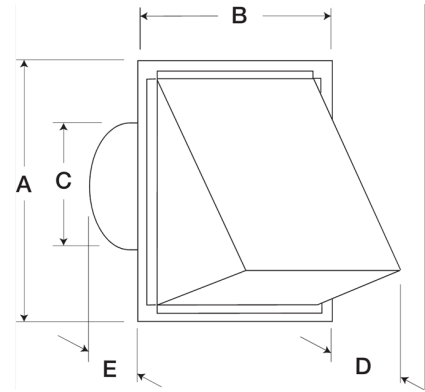

Round Connection Hooded Wall Cap, Model WC-8, For Models SP/CSP

Hooded wall cap with round duct connection designed for outside wall applications. Constructed of aluminum, units feature built-in birdscreen and damper.

Certifications

Performance Characteristics

No Fan Curve Available.