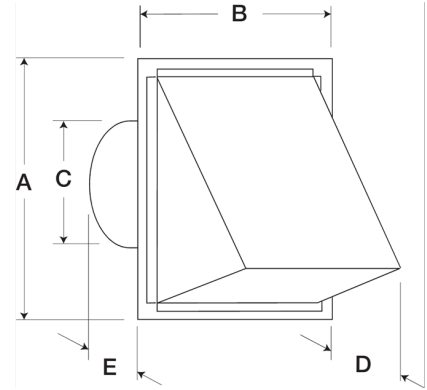

Round Connection Hooded Wall Cap, Model WC-8, For Models SP/CSP

Hooded wall cap with round duct connection designed for outside wall applications. Constructed of aluminum, units feature built-in birdscreen and damper.

Certifications

Performance Characteristics

No Fan Curve Available.