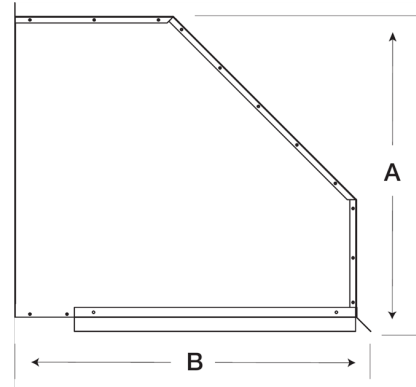

Weatherhood Kit, For 14 In Sidewall Prop Fan, 90° turn down

Weatherhoods shield wall openings and dampers from rain and snow. Weatherhoods are shipped unassembled in kit form for field assembly. Construction is of galvanized steel with wire mesh birdscreen.

Certifications

Performance Characteristics

No Fan Curve Available.

Construction Features

Turn Down Angle	90°