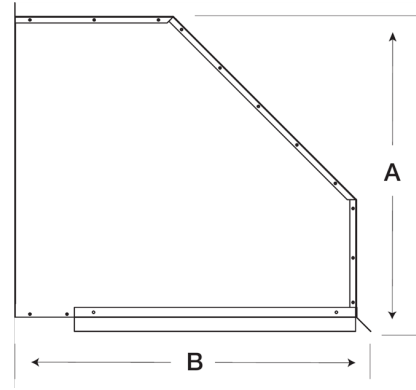

Weatherhood Kit, For 14 In Sidewall Prop Fan, 90° turn down

Weatherhoods shield wall openings and dampers from rain and snow. Weatherhoods are shipped unassembled in kit form for field assembly. Construction is of galvanized steel with wire mesh birdscreen.

Certifications

Performance Characteristics

No Fan Curve Available.

Construction Features

Turn Down Angle	90°