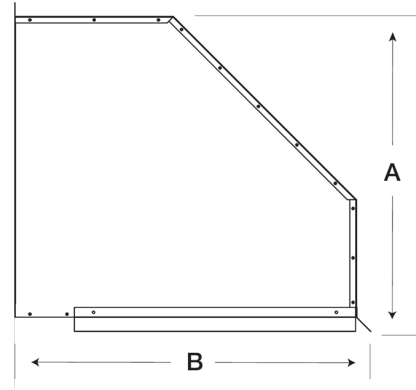

Weatherhood Kit, For 42 In Sidewall Prop Fan, 90° turn down

Weatherhoods shield wall openings and dampers from rain and snow. Weatherhoods are shipped unassembled in kit form for field assembly. Construction is of galvanized steel with wire mesh birdscreen.

Certifications

Performance Characteristics

No Fan Curve Available.

Construction Features

Turn Down Angle	90°