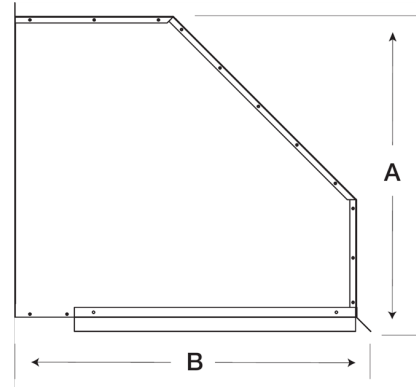

Weatherhood Kit, For 42 In Sidewall Prop Fan, 90° turn down

Weatherhoods shield wall openings and dampers from rain and snow. Weatherhoods are shipped unassembled in kit form for field assembly. Construction is of galvanized steel with wire mesh birdscreen.

Certifications

Performance Characteristics

No Fan Curve Available.

Construction Features

Turn Down Angle	90°