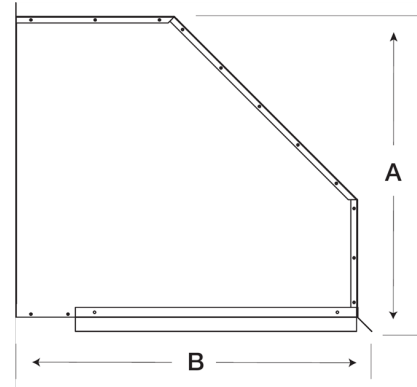

Weatherhood Kit, For 42 In Sidewall Prop Fan, 90° turn down

Weatherhoods shield wall openings and dampers from rain and snow. Weatherhoods are shipped unassembled in kit form for field assembly. Construction is of galvanized steel with wire mesh birdscreen.

Certifications

Performance Characteristics

No Fan Curve Available.

Construction Features

Turn Down Angle	90°