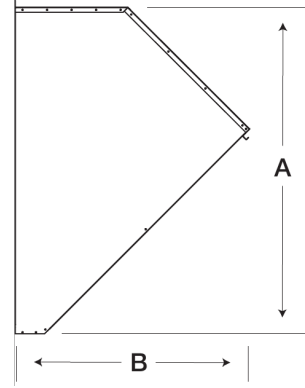

Weatherhood Kit, For 18 In Sidewall Prop Fan, 45° turn down

Weatherhoods shield wall openings and dampers from rain and snow. Weatherhoods are shipped unassembled in kit form for field assembly. Construction is of galvanized steel with wire mesh birdscreen.

Certifications

Performance Characteristics

No Fan Curve Available.

Construction Features

Turn Down Angle	45°