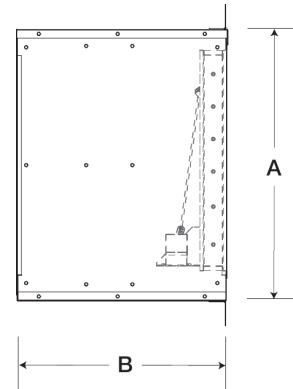

Wall Housing, For 36 In Sidewall Prop Fan

Wall housings are the safest, most efficient and sturdy platform for mounting sidewall propeller fans and their optional accessories. They are designed to reduce installation time and provide maximum installation flexibility.

Certifications

Performance Characteristics

No Fan Curve Available.