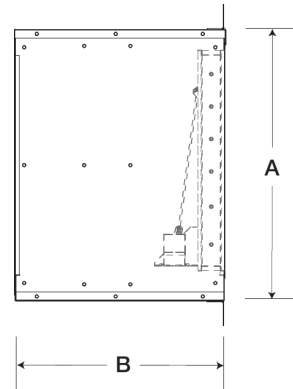

Wall Housing, For 36 In Sidewall Prop Fan

Wall housings are the safest, most efficient and sturdy platform for mounting sidewall propeller fans and their optional accessories. They are designed to reduce installation time and provide maximum installation flexibility.

Certifications

Performance Characteristics

No Fan Curve Available.