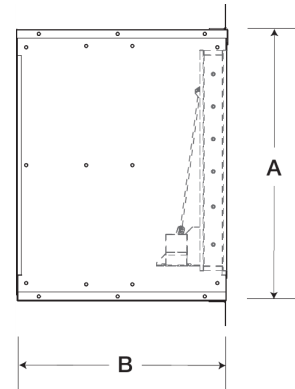

Wall Housing, For 14 In Sidewall Prop Fan

Wall housings are the safest, most efficient and sturdy platform for mounting sidewall propeller fans and their optional accessories. They are designed to reduce installation time and provide maximum installation flexibility.

Certifications

Performance Characteristics

No Fan Curve Available.