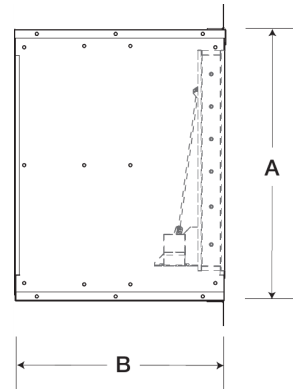

Wall Housing, For 14 In Sidewall Prop Fan

Wall housings are the safest, most efficient and sturdy platform for mounting sidewall propeller fans and their optional accessories. They are designed to reduce installation time and provide maximum installation flexibility.

Certifications

Performance Characteristics

No Fan Curve Available.