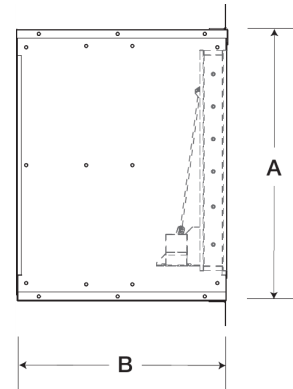

Wall Housing, For 14 In Sidewall Prop Fan

Wall housings are the safest, most efficient and sturdy platform for mounting sidewall propeller fans and their optional accessories. They are designed to reduce installation time and provide maximum installation flexibility.

Certifications

Performance Characteristics

No Fan Curve Available.