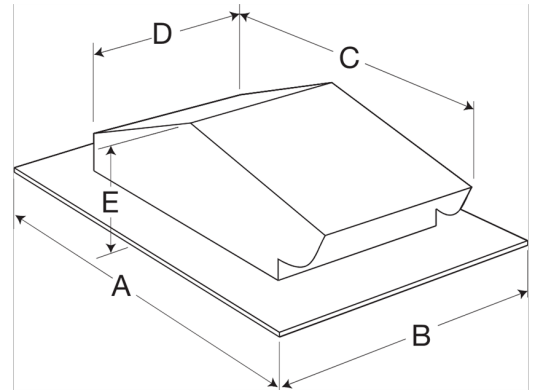

Pitched Roof Cap, Model RJ-4, For Models SP/CSP

Pitched roof cap discharge accessory constructed of steel with black enamel finish. Includes integral flashing flash, built-in birdscreen and damper.

Certifications

Performance Characteristics

No Fan Curve Available.

Construction Features

Includes	Birdscreen
Includes	Damper
Includes	Flashing flange