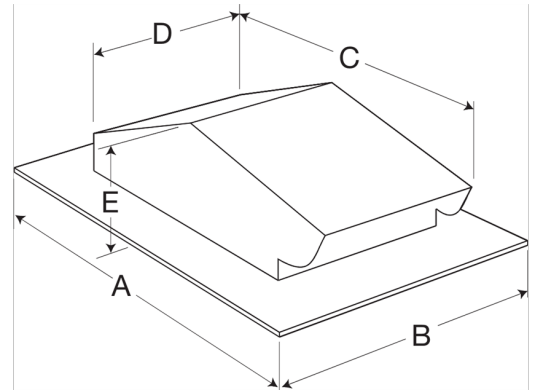

Pitched Roof Cap, Model RJ-4, For Models SP/CSP

Pitched roof cap discharge accessory constructed of steel with black enamel finish. Includes integral flashing flash, built-in birdscreen and damper.

Certifications

Performance Characteristics

No Fan Curve Available.

Construction Features

Includes	Birdscreen
Includes	Flashing flange
Includes	Damper