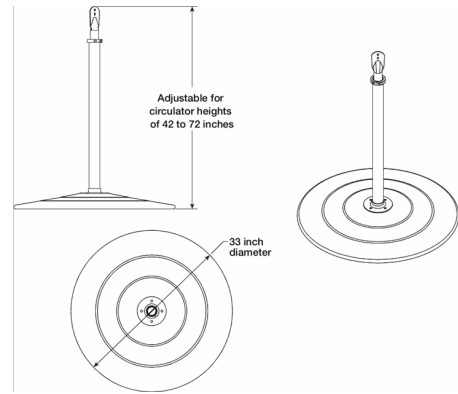

Pedestal, Closed Base, For Models IC/ICO, Gray

Model PED-CG72 is designed to station non-oscillating and oscillating air circulators up through 30 inches. Constructed of galvanized steel and includes prepunched mounting holes.

Certifications

Performance Characteristics

No Fan Curve Available.