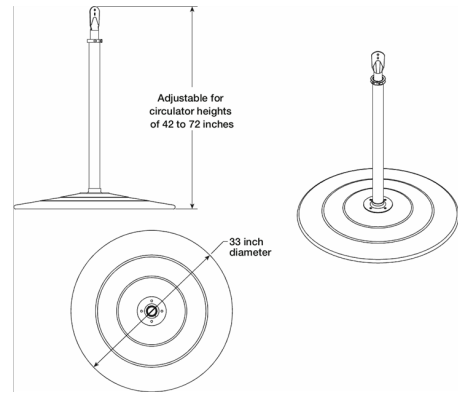

## Pedestal, Closed Base, For Models IC/ICO, Gray

Model PED-CG72 is designed to station non-oscillating and oscillating air circulators up through 30 inches. Constructed of galvanized steel and includes prepunched mounting holes.

### Performance Characteristics

No Fan Curve Available.