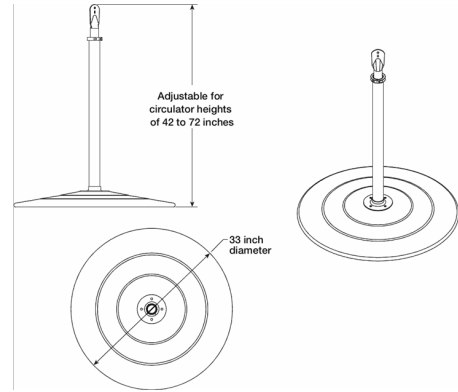

Pedestal, Closed Base, For Models IC/ICO, Gray

Model PED-CG72 is designed to station non-oscillating and oscillating air circulators up through 30 inches. Constructed of galvanized steel and includes prepunched mounting holes.

Certifications

Performance Characteristics

No Fan Curve Available.