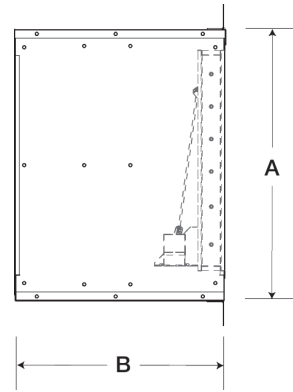

Wall Housing, For 18 In Sidewall Prop Fan

Wall housings are the safest, most efficient and sturdy platform for mounting sidewall propeller fans and their optional accessories. They are designed to reduce installation time and provide maximum installation flexibility.

Certifications

Performance Characteristics

No Fan Curve Available.