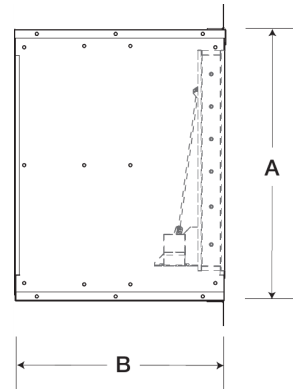

Wall Housing, For 18 In Sidewall Prop Fan

Wall housings are the safest, most efficient and sturdy platform for mounting sidewall propeller fans and their optional accessories. They are designed to reduce installation time and provide maximum installation flexibility.

Certifications

Performance Characteristics

No Fan Curve Available.