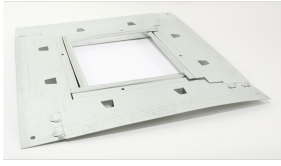

## Damper Tray, Accommodates 24 In Damper installed in Roof Curb Model GPI-34

---

Damper tray mounts inside of a GPI roof curb to allow for easy installation of a backdraft damper. Constructed of galvanized steel.