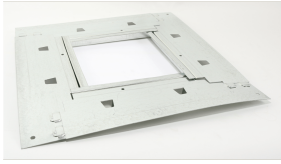

## Damper Tray, Accommodates 16 In Damper installed in Roof Curb Model GPI-22

---

Damper tray mounts inside of a GPI roof curb to allow for easy installation of a backdraft damper. Constructed of galvanized steel.