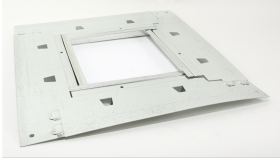

## Damper Tray, Accommodates 12 In Damper installed in Roof Curb Model GPI-22

---

Damper tray mounts inside of a GPI roof curb to allow for easy installation of a backdraft damper. Constructed of galvanized steel.