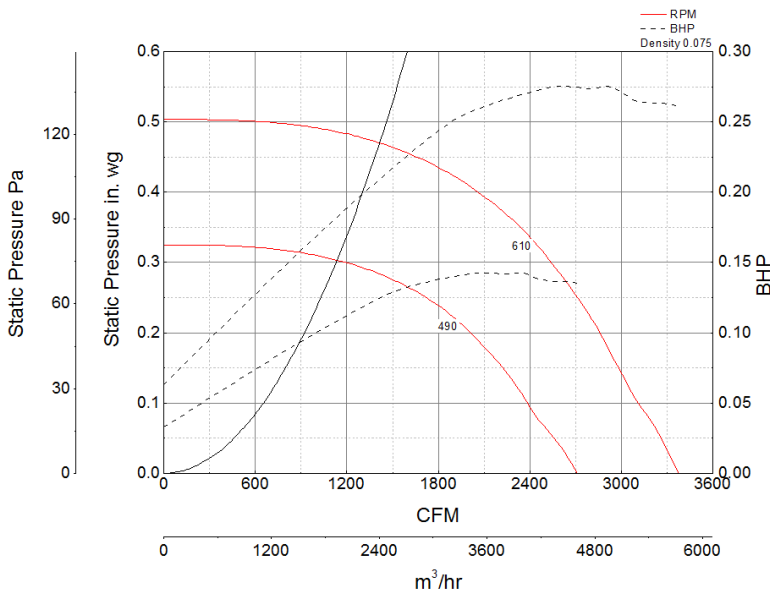

Performance Characteristics

Construction Features

Drive Type	Belt Drive
Impeller Type	Centrifugal Wheel
Impeller Material	Aluminum
Housing Material	Spun Aluminum
Includes	Unassembled drive package
Certifications	Seismic
Certifications	AMCA Sound & Air
Certifications	High Wind and Hurricane
Certifications	UL/cUL 705
Drive Package Description	Motor and drives shipped loose
Required Accessory	Roof curb for new installations

Air and Sound Performance

Motor HP	Max BHP	Max Fan RPM	Min Fan RPM	Ps (in. wg)	0	0.125	0.25	0.375
1/4	0.27	610	490	CFM	3,376	3,044	2,708	2,203
				Sones	8.7	8.2	7.6	6.4

- Greenheck Fan Corporation certifies that the model shown herein is licensed to bear the AMCA Seal. The ratings shown are based on tests and procedures performed in accordance with AMCA Publication 211 and AMCA Publication 311 and comply with the requirements of the AMCA Certified Ratings Program.
- Performance certified is for installation type A: Free inlet, Free outlet.
- Power rating (BHP/kW) includes transmission losses.
- Performance ratings include the effects of birdscreen.
- The sound ratings shown are loudness values in fan sones at 5 ft. (1.5 m) in a hemispherical free field calculated per AMCA Standard 301. Values shown are for installation type A: free inlet hemispherical sone levels.