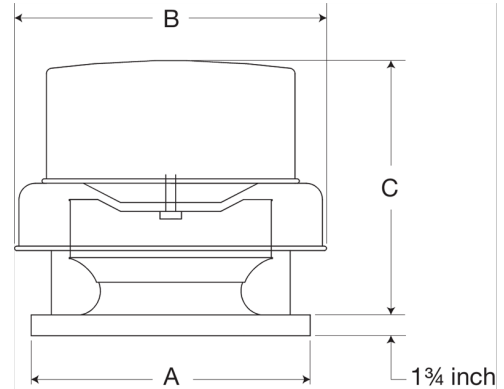

Centrifugal Downblast Exhaust Fan, Model GB-200, Belt Drive, 1/4HP, 115V, 1Ph, Motor & Drives Unassembled, 2203-3376 CFM

Model GB, belt drive centrifugal roof exhaust fans are designed to meet the general clean air exhaust requirements for industrial and commercial buildings. Units feature a fully rolled windband bead for increased stability and easy transport. Fresh outside air is drawn in under the motor cover to maximize motor life.

- 30 x 30 inch base with prepunched mounting holes for easy attachment to roof curb
- Variable pitch adjustable motor pulley to optimize fan performance
- 26.5 x 26.5 inch recommended roof opening

Certifications