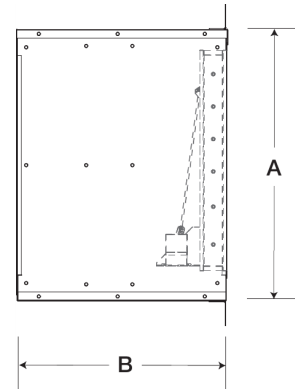

Wall Housing, For 30 In Sidewall Prop Fan

Wall housings are the safest, most efficient and sturdy platform for mounting sidewall propeller fans and their optional accessories. They are designed to reduce installation time and provide maximum installation flexibility.

Certifications

Performance Characteristics

No Fan Curve Available.