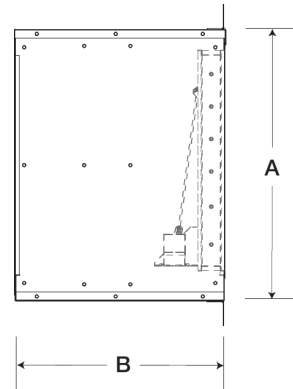

Wall Housing, For 30 In Sidewall Prop Fan

Wall housings are the safest, most efficient and sturdy platform for mounting sidewall propeller fans and their optional accessories. They are designed to reduce installation time and provide maximum installation flexibility.

Certifications

Performance Characteristics

No Fan Curve Available.