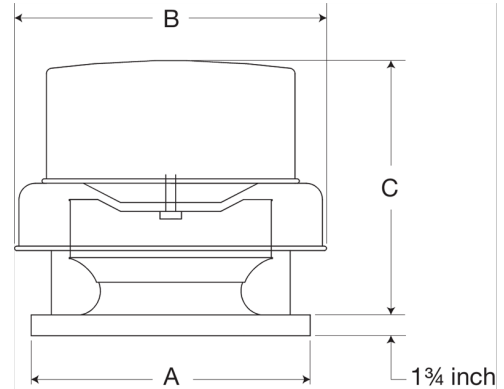

Centrifugal Downblast Exhaust Fan, Model GB-180, Belt Drive, 1/4HP, 115V, 1Ph, Motor & Drives Unassembled, 1527-2411 CFM

Model GB, belt drive centrifugal roof exhaust fans are designed to meet the general clean air exhaust requirements for industrial and commercial buildings. Units feature a fully rolled windband bead for increased stability and easy transport. Fresh outside air is drawn in under the motor cover to maximize motor life.

- 30 x 30 inch base with prepunched mounting holes for easy attachment to roof curb
- Variable pitch adjustable motor pulley to optimize fan performance
- 26.5 x 26.5 inch recommended roof opening

Certifications