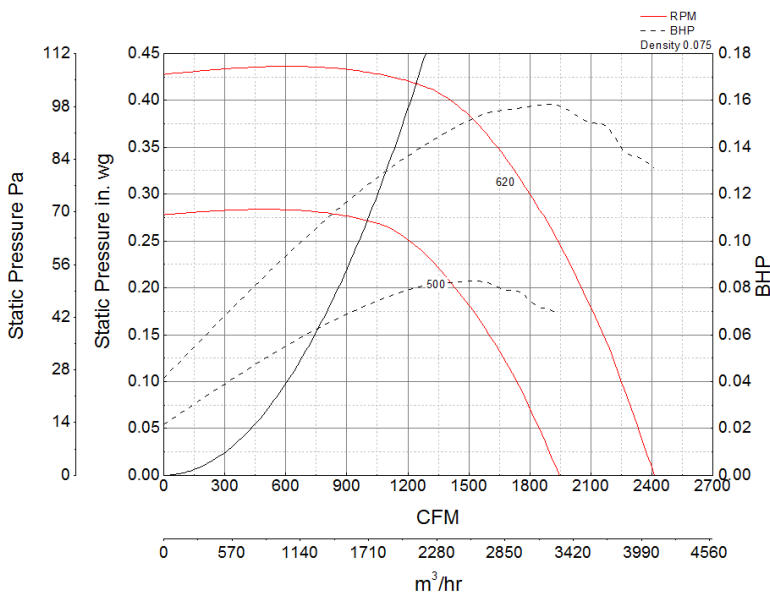

Performance Characteristics

Construction Features

Drive Type	Belt Drive
Impeller Type	Centrifugal Wheel
Impeller Material	Aluminum
Housing Material	Spun Aluminum
Includes	Unassembled drive package
Certifications	Seismic
Certifications	AMCA Sound & Air
Certifications	High Wind and Hurricane
Certifications	UL/cUL 705
Drive Package Description	Motor and drives shipped loose
Required Accessory	Roof curb for new installations

Air and Sound Performance

Motor HP	Max BHP	Max Fan RPM	Min Fan RPM	Ps (in. wg)	0	0.125	0.25	0.375
1/4	0.16	620	500	CFM	2,411	2,207	1,936	1,527
				Sones	5.9	6.9	6.8	5.5

- Greenheck Fan Corporation certifies that the model shown herein is licensed to bear the AMCA Seal. The ratings shown are based on tests and procedures performed in accordance with AMCA Publication 211 and AMCA Publication 311 and comply with the requirements of the AMCA Certified Ratings Program.
- Performance certified is for installation type A: Free inlet, Free outlet.
- Power rating (BHP/kW) includes transmission losses.
- Performance ratings include the effects of birdscreen.
- The sound ratings shown are loudness values in fan sones at 5 ft. (1.5 m) in a hemispherical free field calculated per AMCA Standard 301. Values shown are for installation type A: free inlet hemispherical sone levels.