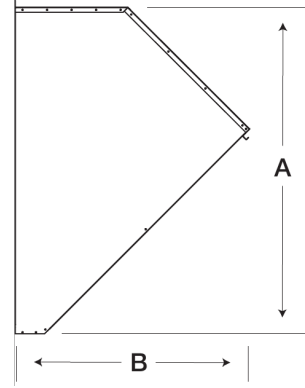

Weatherhood Kit, For 24 In Sidewall Prop Fan, 45° turn down

Weatherhoods shield wall openings and dampers from rain and snow. Weatherhoods are shipped unassembled in kit form for field assembly. Construction is of galvanized steel with wire mesh birdscreen.

Certifications

Performance Characteristics

No Fan Curve Available.

Construction Features

Turn Down Angle	45°