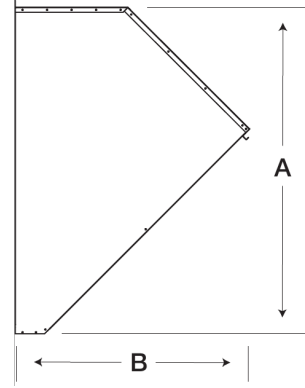

Weatherhood Kit, For 42 In Sidewall Prop Fan, 45° turn down

Weatherhoods shield wall openings and dampers from rain and snow. Weatherhoods are shipped unassembled in kit form for field assembly. Construction is of galvanized steel with wire mesh birdscreen.

Certifications

Performance Characteristics

No Fan Curve Available.

Construction Features

Turn Down Angle	45°